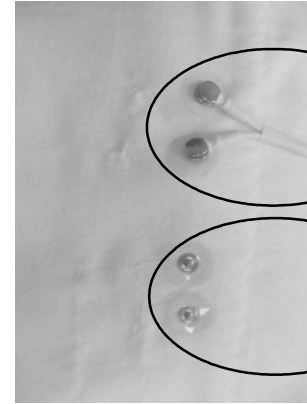

Connect P141 lead to here

Test alarm operation by joining these with a metal item (eg spoon, knife, paper clip). Failure to alarm may suggest the wires have broken in the washing.

Connect P141 lead to here

Test alarm operation by joining these with a metal item (eg spoon, knife, paper clip). Failure to alarm may suggest the wires have broken in the washing.

- Do not tumble dry
- Wash at a maximum temperature of 40°C
- Hang to dry in a warm room